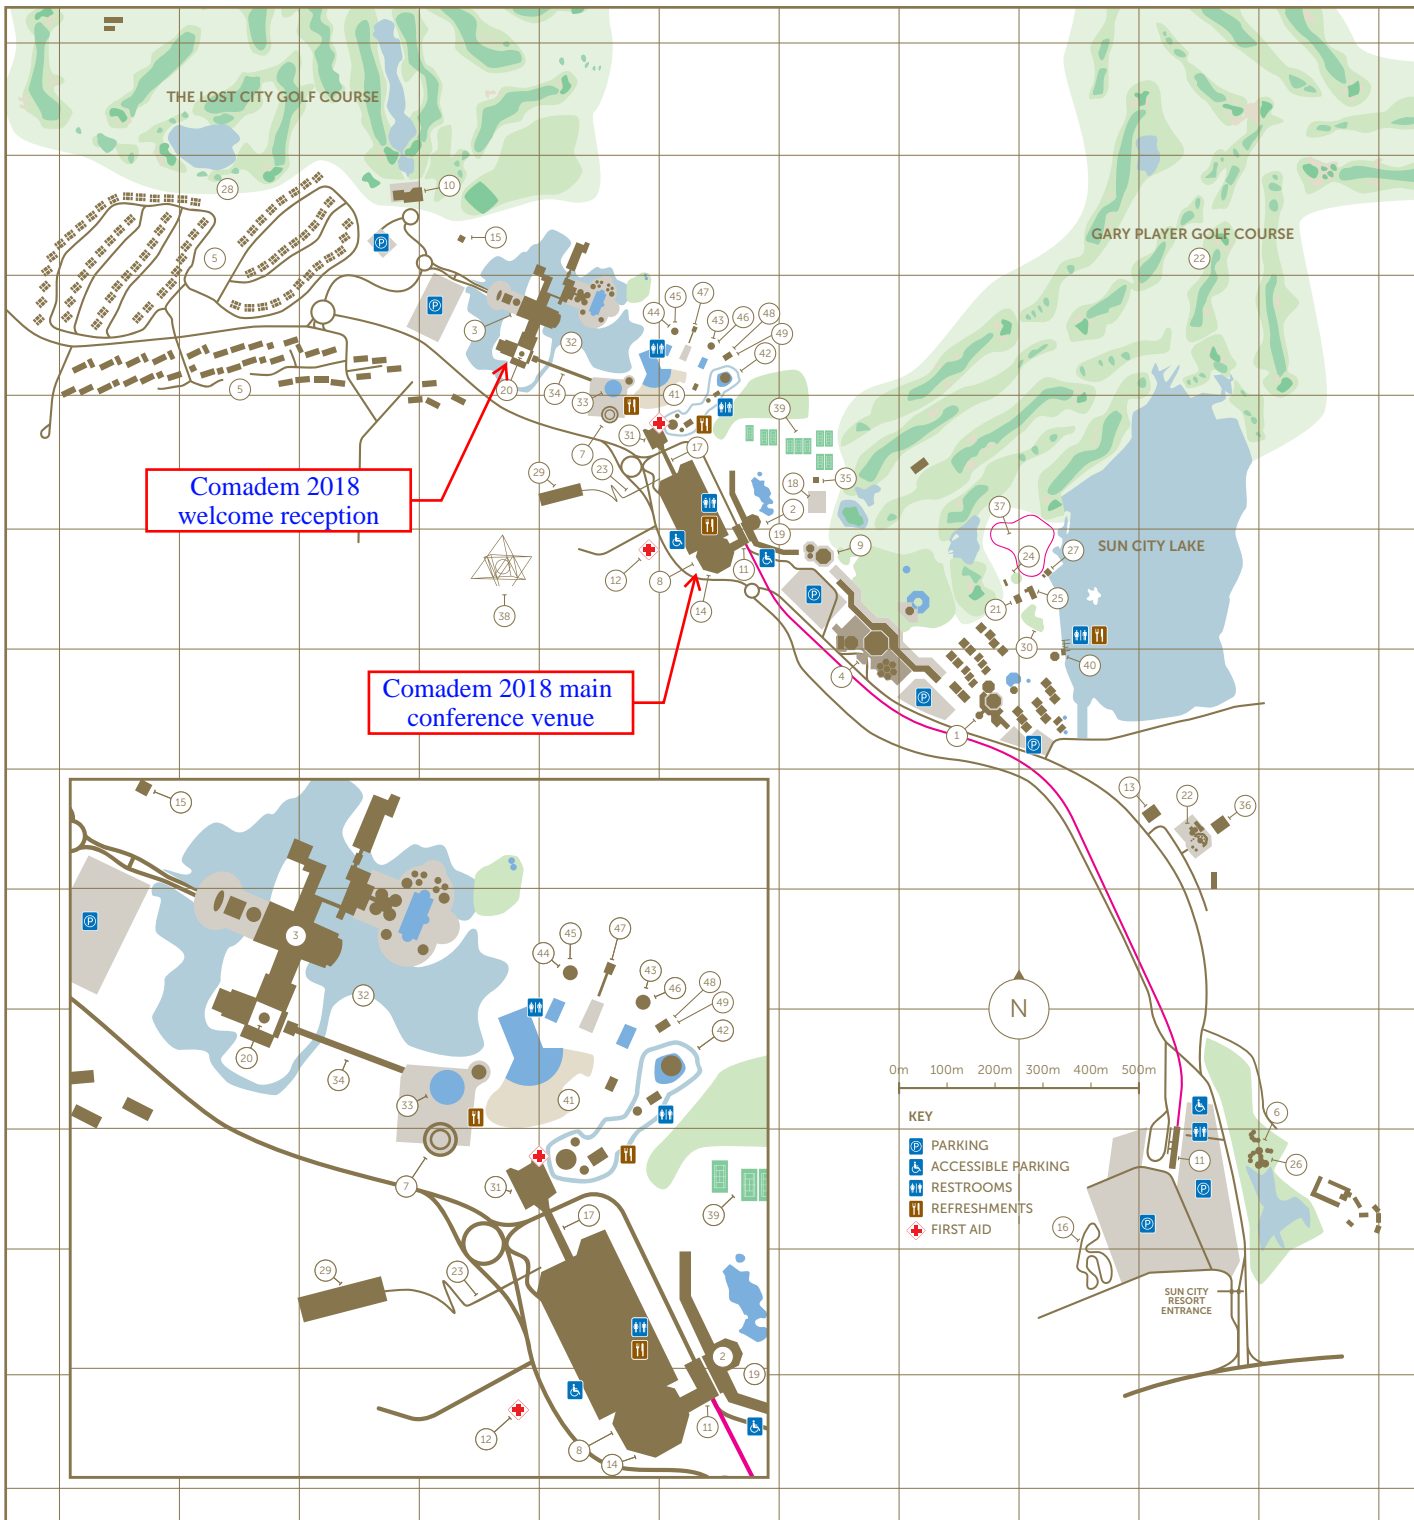

THE SUN CITY MAP

ACCOMMODATION

- 1 CABANAS
- 2 CASCADES
- 3 THE PALACE
- 4 SOHO
- 5 SUN VACATION CLUB
- 6 BUSH BUNGALOWS

FACILITIES

- 7 AMPHITHEATRE
- 8 SUN CENTRAL
- 9 GARY PLAYER COUNTRY CLUB AND HEALTH SPA
- 10 CROCODILE LOUNGE
- 11 SKYTRAIN STATION
- 12 OCSA CLINIC, SUN CITY
- 13 SUN PARK
- 14 WELCOME CENTRE
- 15 WINDCHIME CHAPEL

ACTIVITIES

- 16 ADRENALINE EXTREME
- 17 BRIDGE OF TIME
- 18 CASCADES GARDENS
- 19 CASCADES GARDENS
- 20 ELEPHANT COURTYARD
- 21 FINDERS KEEPERS
- 22 SEGAETSHO CULTURAL VILLAGE
- 23 THE HANGING BRIDGE
- 24 FOREST OF LIGHTS
- 25 KAMP KWENA
- 26 KWENA GARDENS
- 27 LONG JOHN SILVER BUMPER BOATS
- 28 THE LOST CITY GOLF COURSE
- 29 THE MAZE OF THE LOST CITY
- 30 ROCK VENTURE MINI GOLF
- 31 MONKEY SPRING PLAZA
- 32 THE PALACE GARDENS
- 33 THE ROYAL BATHS
- 34 ROYAL STAIRCASE
- 35 SEGWAY TOURS
- 36 SHEBEEN
- 37 STIMELA TRAIN
- 38 SUN STAR
- 39 SUN BIKE PARK
- 40 WATERWORLD

VALLEY OF WAVES

- 41 VALLEY OF WAVES
- 42 LAZY RIVER
- 43 MAMBA SLIDE
- 44 SCORPION SLIDE
- 45 TARANTULA SLIDE
- 46 VIPER SLIDE
- 47 TEMPLE OF COURAGE
- 48 OVANGO
- 49 NOBLE'S DESCENT

Comadem 2018
welcome reception

Comadem 2018 main
conference venue

0m 100m 200m 300m 400m 500m

KEY

- PARKING
- ACCESSIBLE PARKING
- RESTROOMS
- REFRESHMENTS
- FIRST AID

SUN CITY RESORT ENTRANCE

MEETING ROOMS

MAP

1	ENTRANCES
2	ESCALATORS
3	CONVENTION FOYER
4	STIR
5	SUN ARENA (SUPERBOWL)
6	SOUTH AFRICAN HALL OF FAME
7	SPLICE
8	PROMENADE
9	AUDITORIUMS
10	SKYLIGHT
11	THE LEGEND MEETING ROOMS
12	THE SUN STONE MEETING ROOMS
13	THE JOURNEY MEETING ROOMS
14	THE THREE SCROLLS MEETING ROOMS
15	PRE-FUNCTION AREA
16	SEERS COURT
17	WARRIORS HALL
18	KINGS BALLROOM